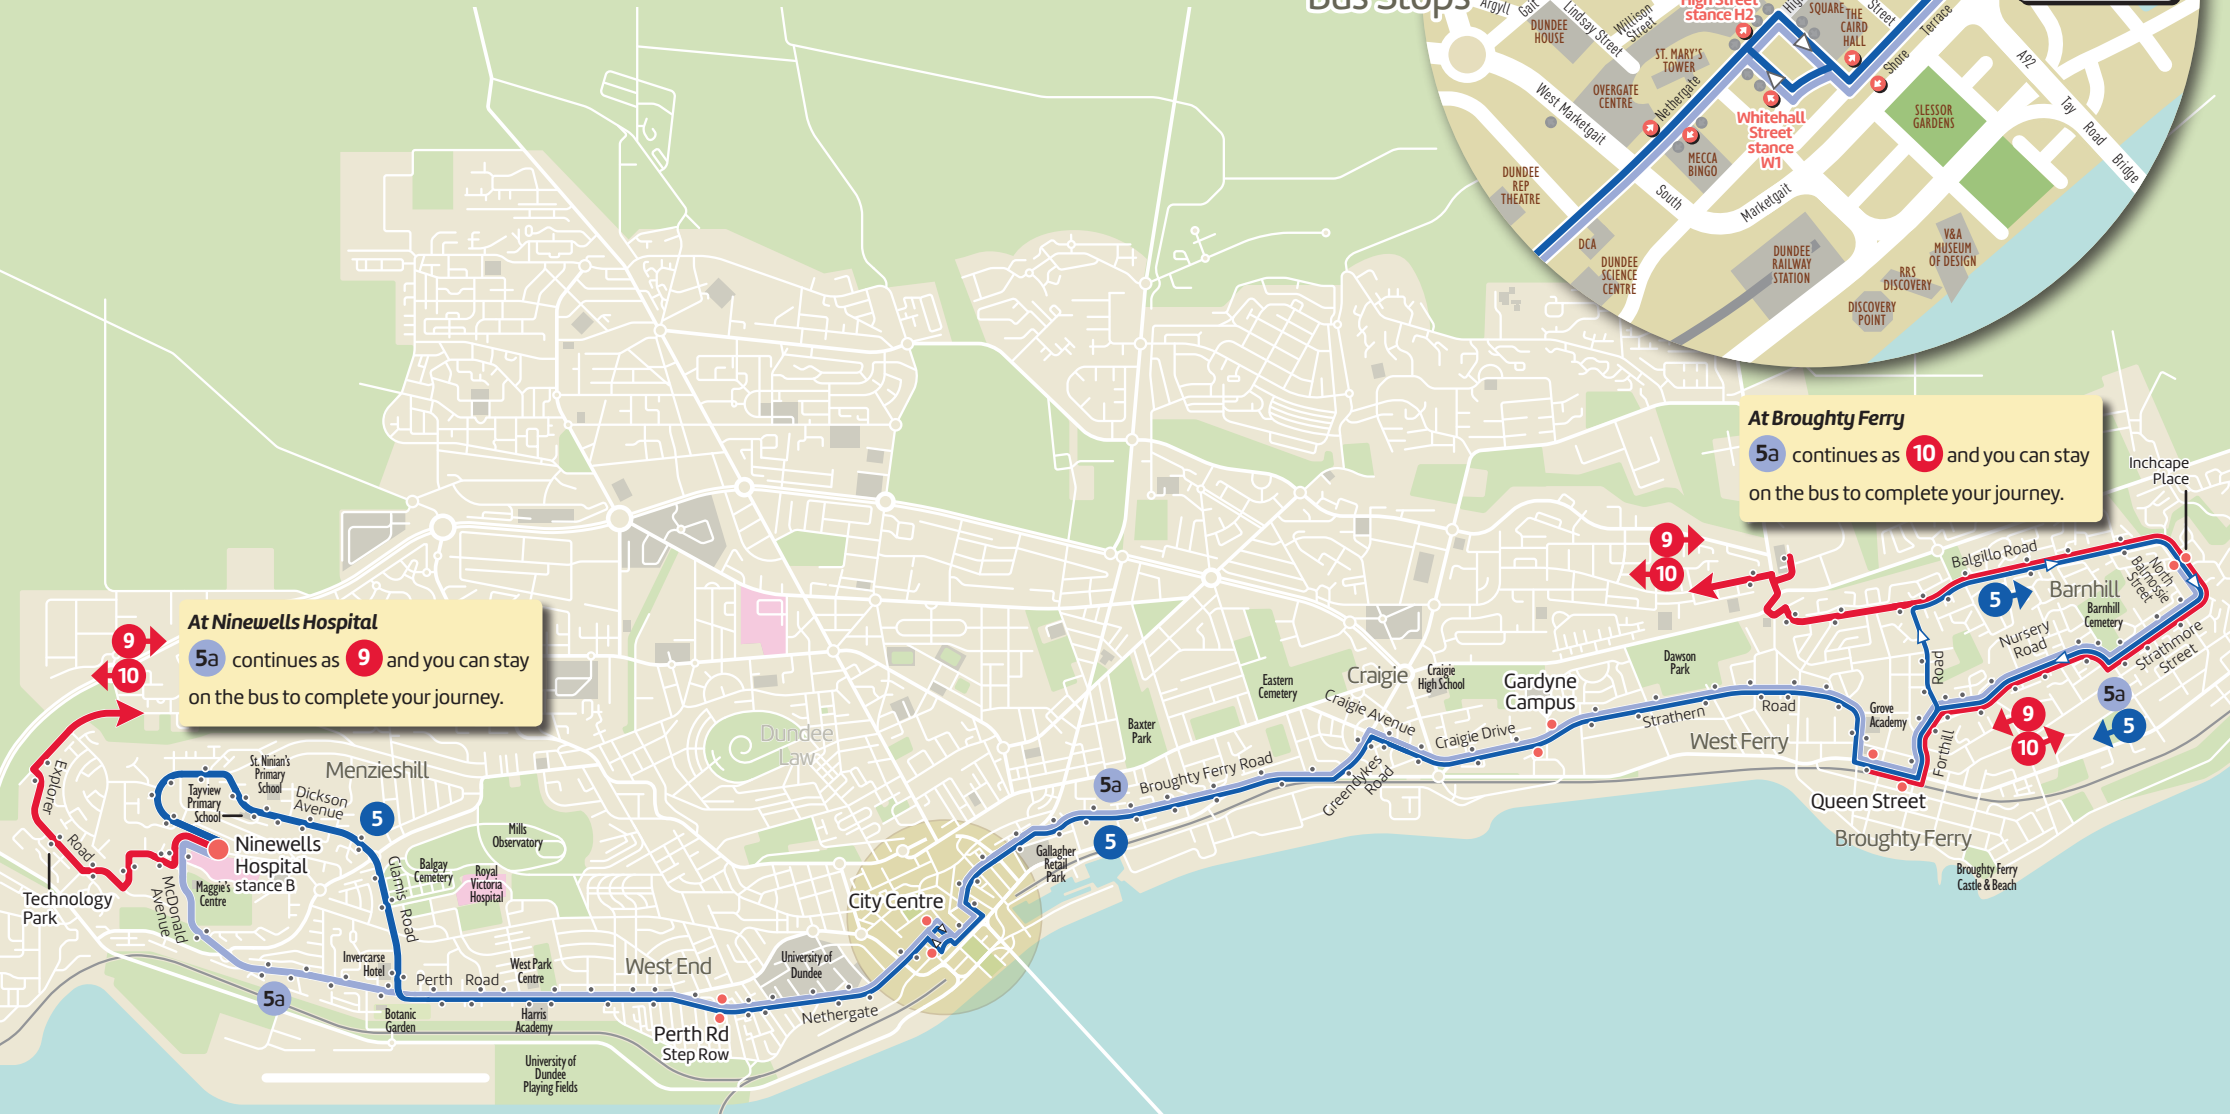

Dundee City Centre Bus Stops

Service 5 | 5a

- bus stop
- 5 route
- 5a route

At Broughty Ferry
 5a continues as 10 and you can stay on the bus to complete your journey.

At Ninewells Hospital
 5a continues as 9 and you can stay on the bus to complete your journey.

At Ninewells Hospital
 5a continues as 9 and you can stay on the bus to complete your journey.

At Broughty Ferry
 5a continues as 10 and you can stay on the bus to complete your journey.