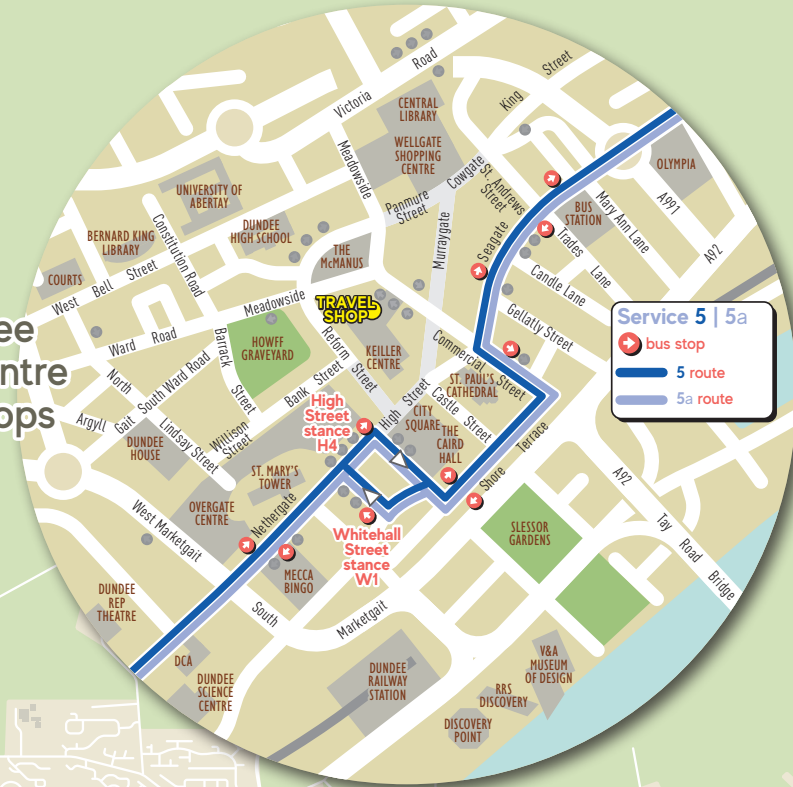

# Dundee City Centre Bus Stops

**Service 5 | 5a**

- bus stop
- 5 route
- 5a route

**At Queen Street in Broughty Ferry**  
 you can transfer onto service **10** for  
 onward travel around the north of Dundee.