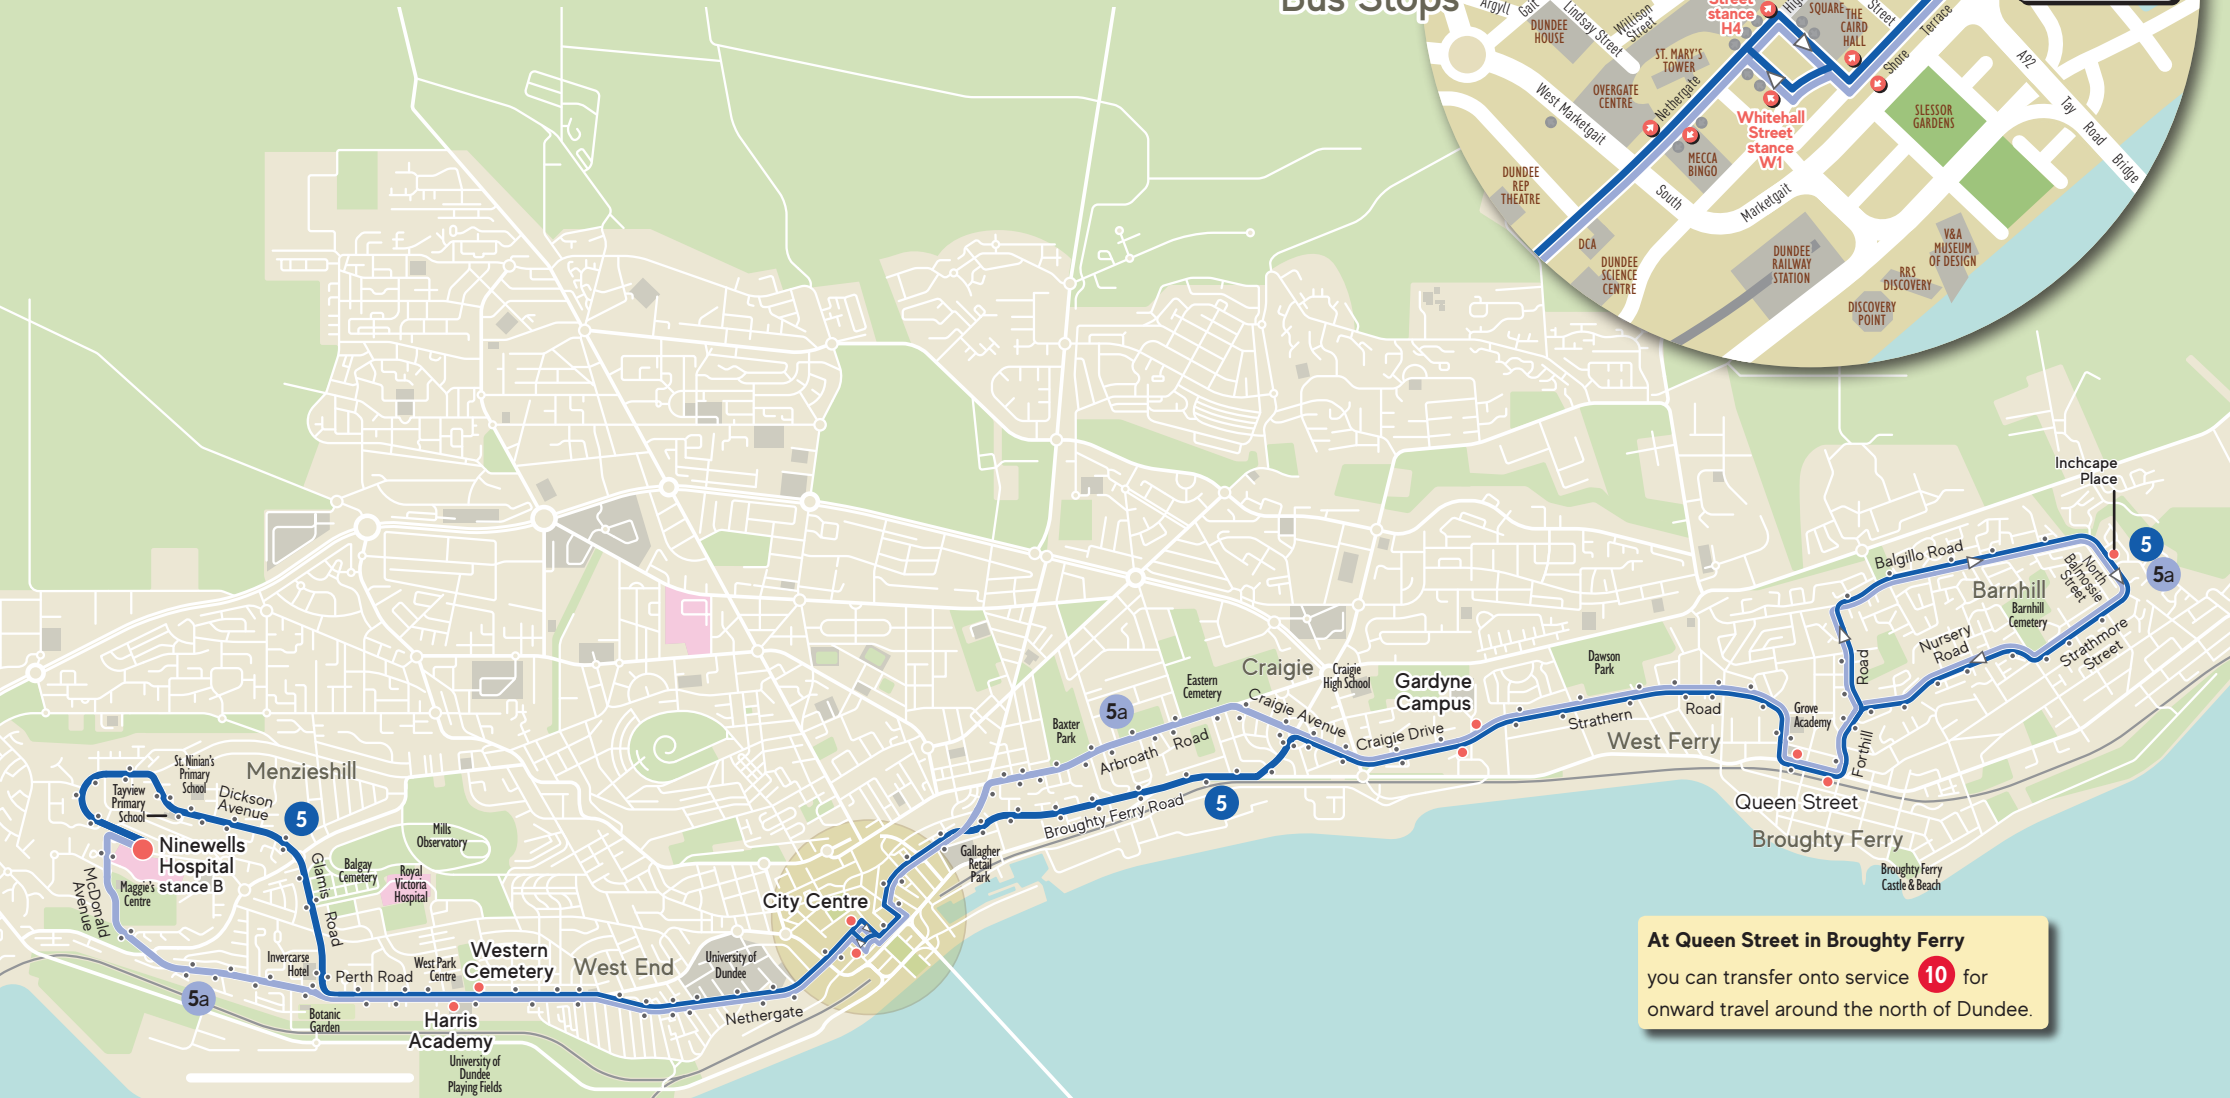

# Dundee City Centre Bus Stops

**Service 5 | 5a**

- bus stop
- 5 route
- 5a route

**At Queen Street in Broughty Ferry**  
 you can transfer onto service **10** for  
 onward travel around the north of Dundee.