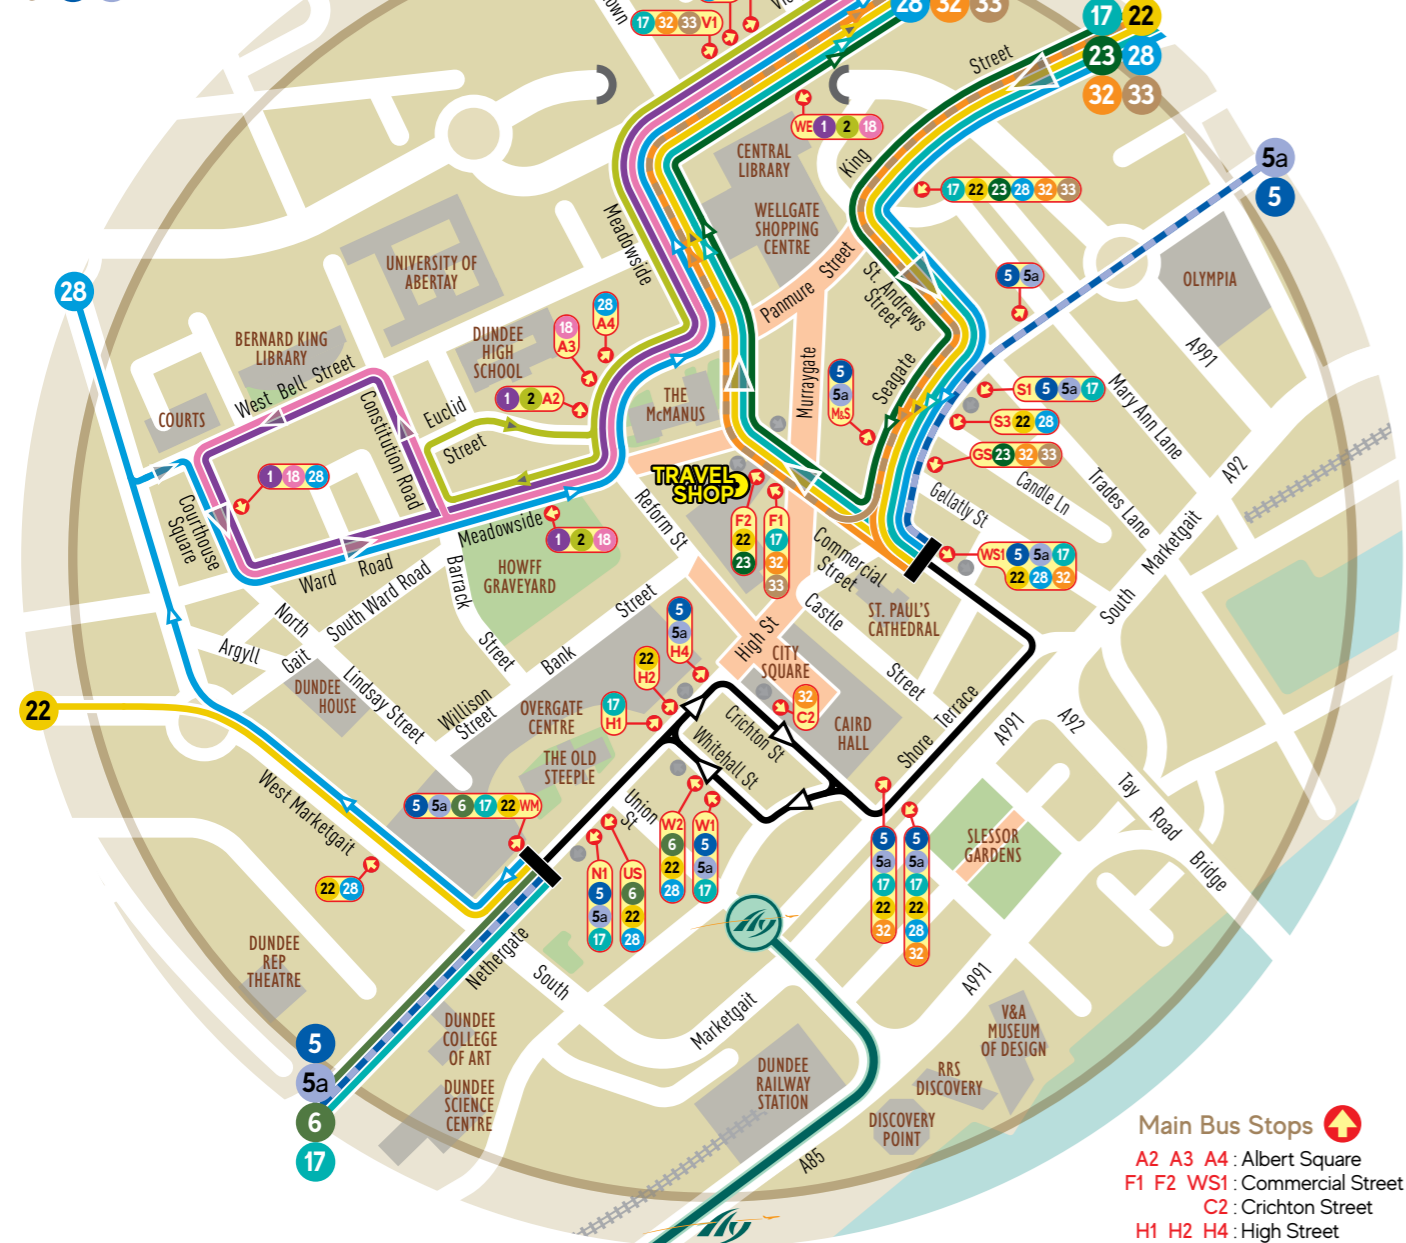

City Centre Map

services are grouped together where they follow similar routes (eg. 5 5a)

(eg. 5 5a)

- Main Bus Stops** ↑
- A2 A3 A4 : Albert Square
 - F1 F2 WS1 : Commercial Street
 - C2 : Crichton Street
 - H1 H2 H4 : High Street
 - N1 US WM : Nethergate
 - S1 S3 GS M&S : Seagate
 - V1 V2 V3 WE : Victoria Road
 - W1 W2 : Whitehall Street

Frequency guide (at busiest times)

See separate leaflets for full timetable details

- 1 City Centre - St. Marys**
 Mon-Fri up to every 15mins Sat up to every 20mins Sun up to every 30mins
- 2 City Centre - Kingsway Retail Park**
 Mon-Fri hourly Sat sorry no service Sun sorry no service
- 5 5a Ninewells H - City Centre - Barnhill**
 Mon-Fri up to every 15mins Sat up to every 15mins Sun up to every 30mins
- 6 City Centre - Ninewells H**
 Mon-Fri hourly Sat sorry no service Sun sorry no service
- 10 Ninewells H - Broughty Ferry**
 Mon-Fri up to every 30mins Sat up to every 30mins Sun hourly
- 17 Ninewells H - City Centre - Whitfield**
 Mon-Fri up to every 15mins Sat up to every 20mins Sun up to every 30mins
- 18 City Centre - Claverhouse**
 Mon-Fri up to every 15mins Sat up to every 20mins Sun up to every 30mins
- 22 Ninewells H - City Centre - Craigowl**
 Mon-Fri up to every 15mins Sat up to every 20mins Sun up to every 30mins
- 23 City Centre - Woodside**
 Mon-Fri up to every 30mins Sat sorry no service Sun sorry no service
- 28 Myrekirk - City Centre - Douglas**
 Mon-Fri up to every 15mins Sat up to every 20mins Sun up to every 30mins
- 32 City Centre - Fintry**
 Mon-Fri up to every 30mins Sat up to every 40mins Sun hourly
- 33 City Centre - Whitfield**
 Mon-Fri up to every 30mins Sat up to every 40mins Sun hourly

Network Map

Your guide to our bus services throughout Dundee

from 15 August 2022

XPLORE Dundee a McGill's company

Network Map

KEY

- 33** Service Number
- 33** Terminus
- Route
- Certain journeys
- Interchange Hub where you can easily transfer between different bus services